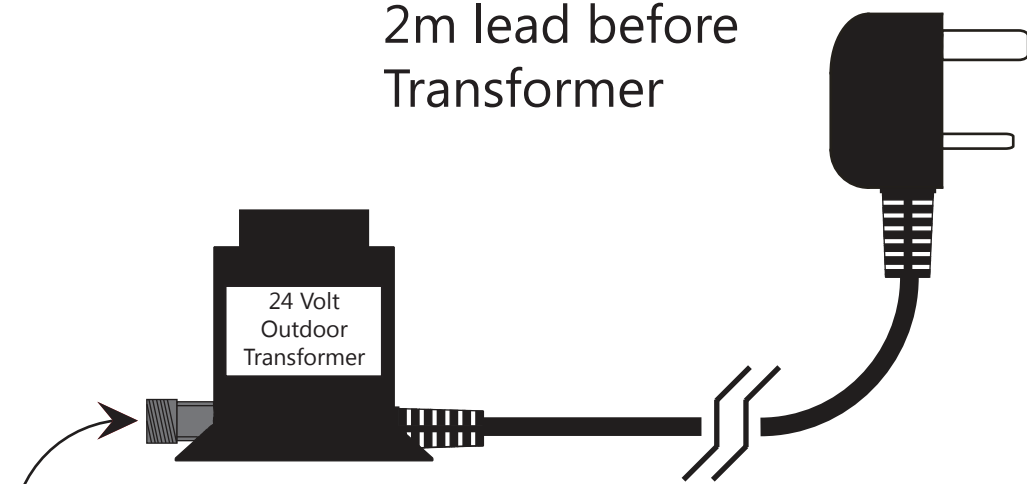

Simply LED Fairy Lights

Put them up, plug them in, Simple!

We've tried to keep things simple with our new Simply LED Fairy Lights, there are no complicated extensions or accessories, each set comes with a transformer that is suitable for outdoor use, the transformer is separate for the plug, meaning that the plug will fit easily into an outdoor socket, but if you don't have an outdoor socket each set also has a 10m lead before the first LED giving you plenty of lead to reach an indoor socket.

2m lead before
Transformer

10m lead before first LED