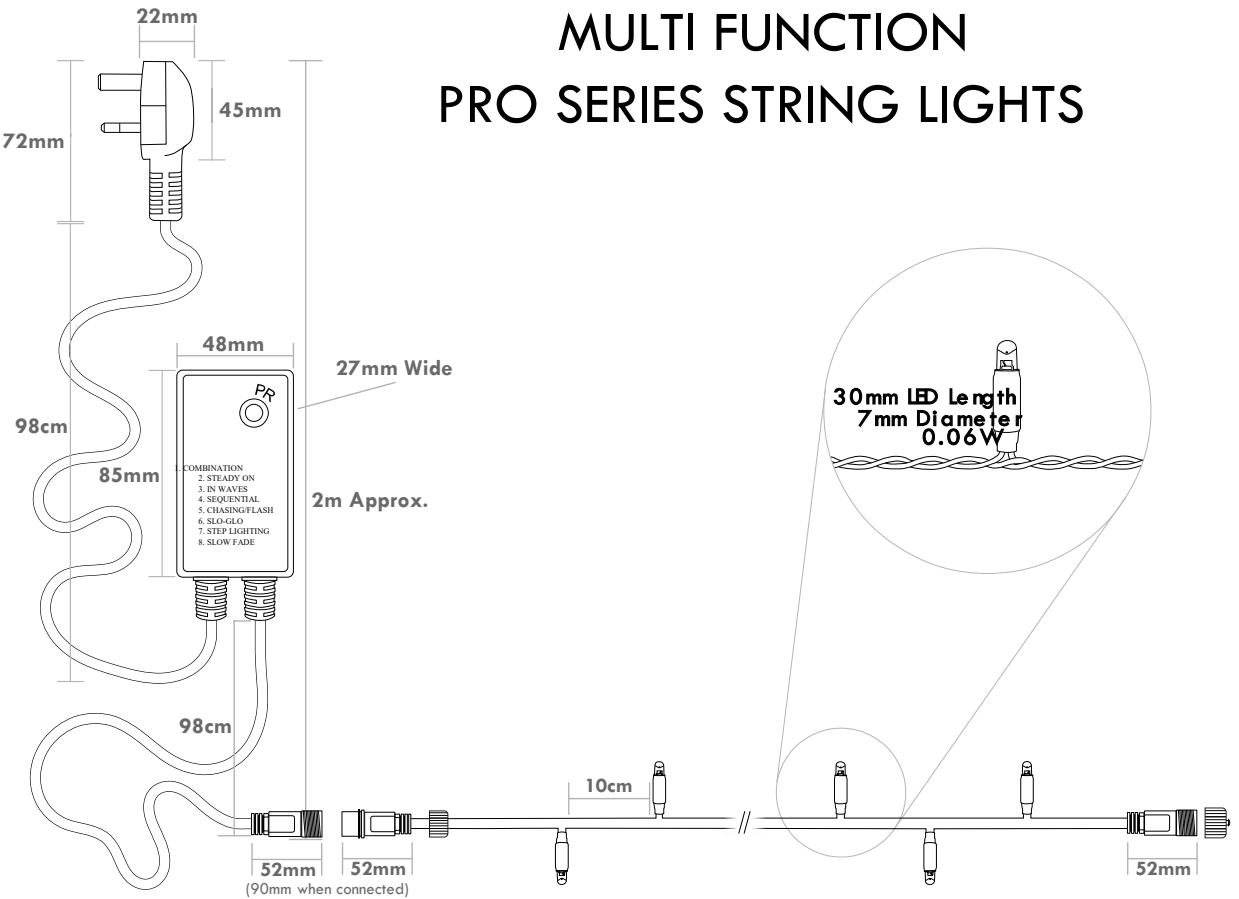

MULTI FUNCTION PRO SERIES STRING LIGHTS

Length	5M	10M	15M	20M	25M	30M	35M	40M	50M
LEDs	50	100	150	200	250	300	350	400	500

Length	60M	70M	80M	90M	100M	150M	160M
LEDs	600	700	800	900	1000	1500	1600