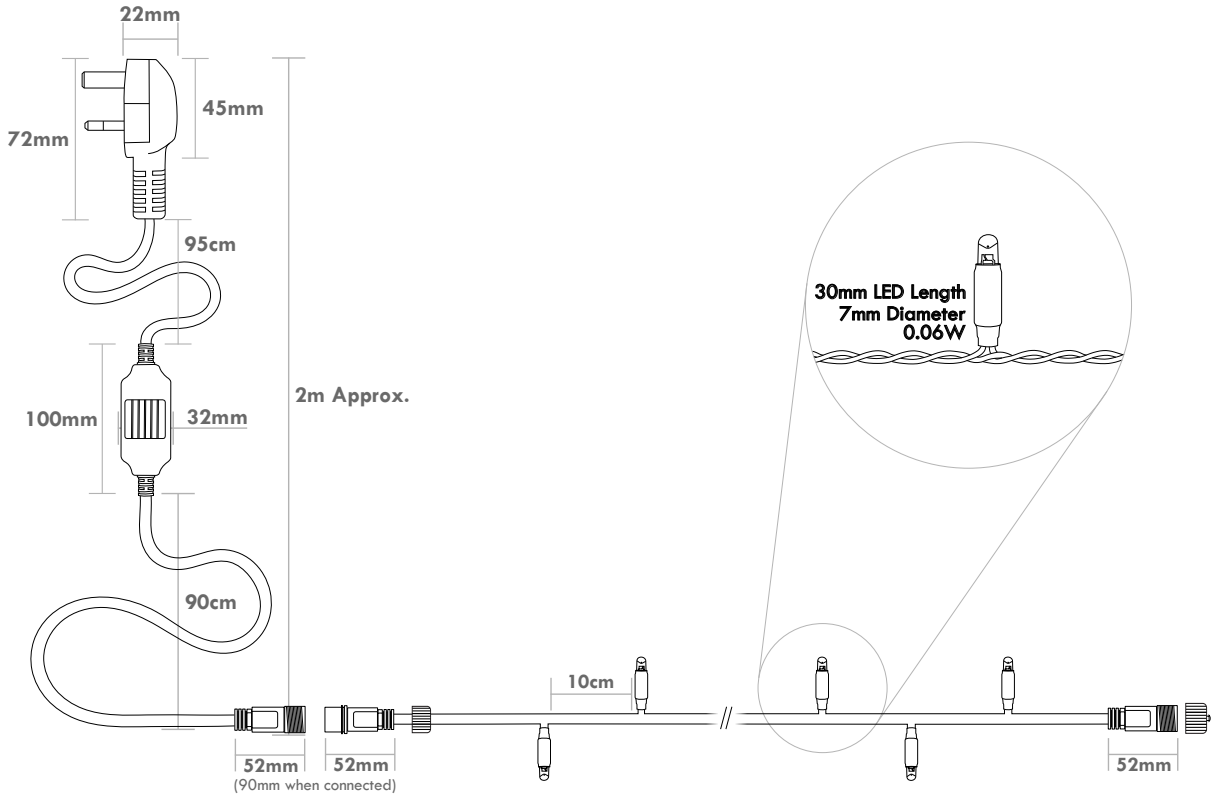

PRO SERIES STRING LIGHTS

Length	5M	10M	15M	20M	25M	30M	35M	40M	50M
LEDs	50	100	150	200	250	300	350	400	500

Length	60M	70M	80M	90M	100M	150M	200M	2x150M	2x200M
LEDs	600	700	800	900	1000	1500	2000	3000	4000